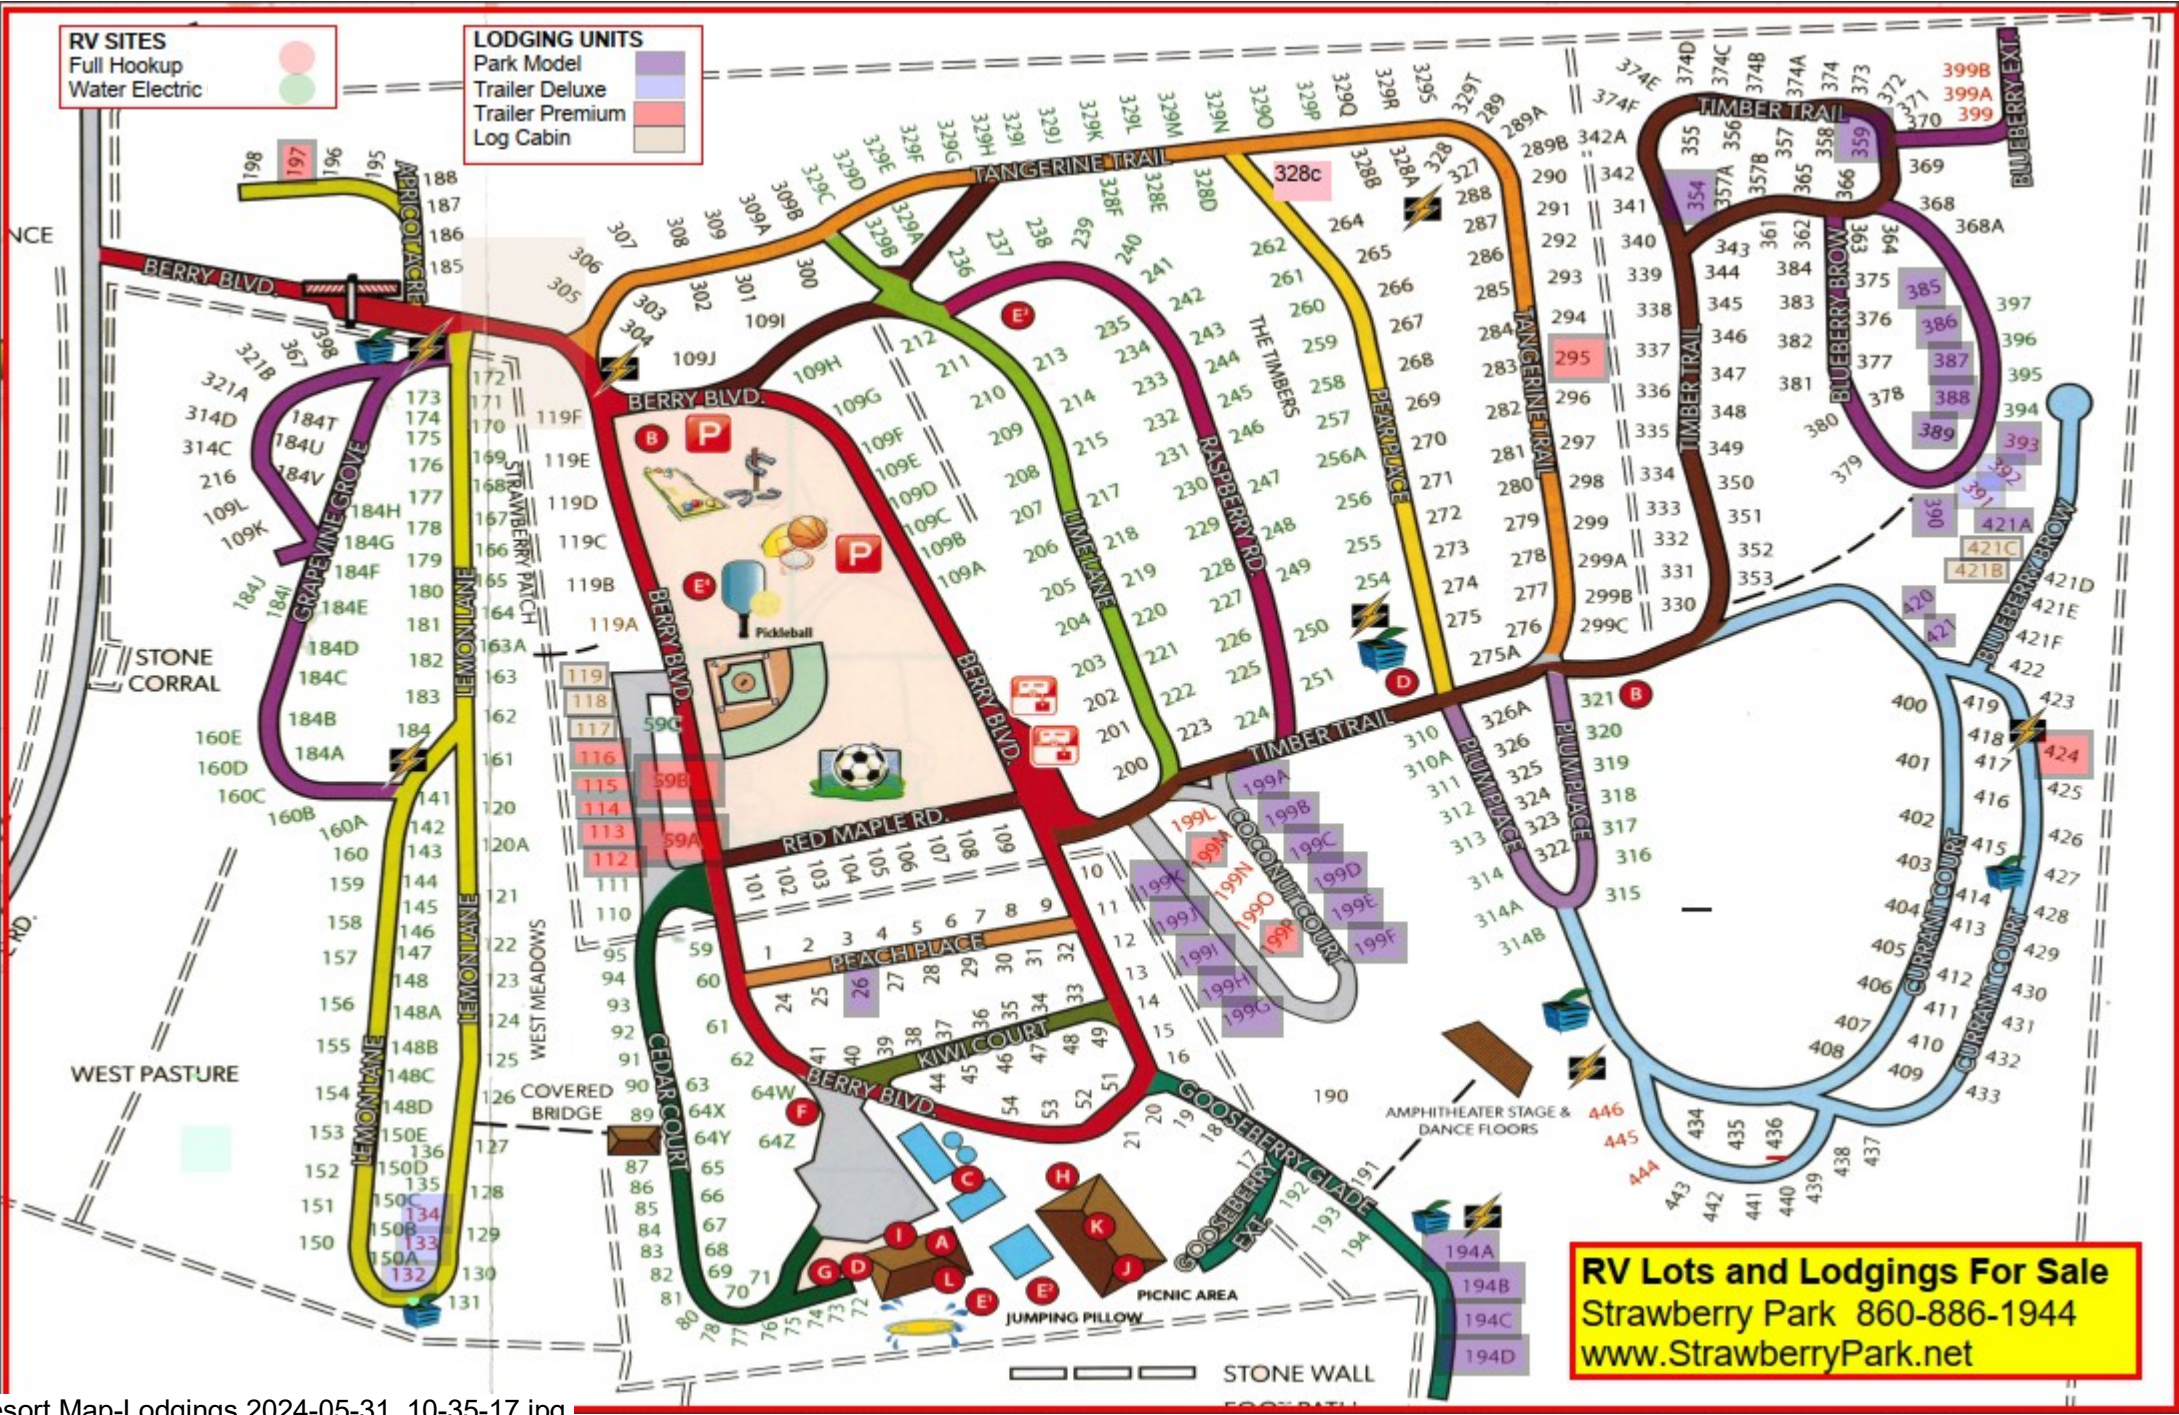

**RV SITES**  
 Full Hookup ●  
 Water Electric ●

**LODGING UNITS**  
 Park Model   
 Trailer Deluxe   
 Trailer Premium   
 Log Cabin

**RV Lots and Lodgings For Sale**  
 Strawberry Park 860-886-1944  
[www.StrawberryPark.net](http://www.StrawberryPark.net)