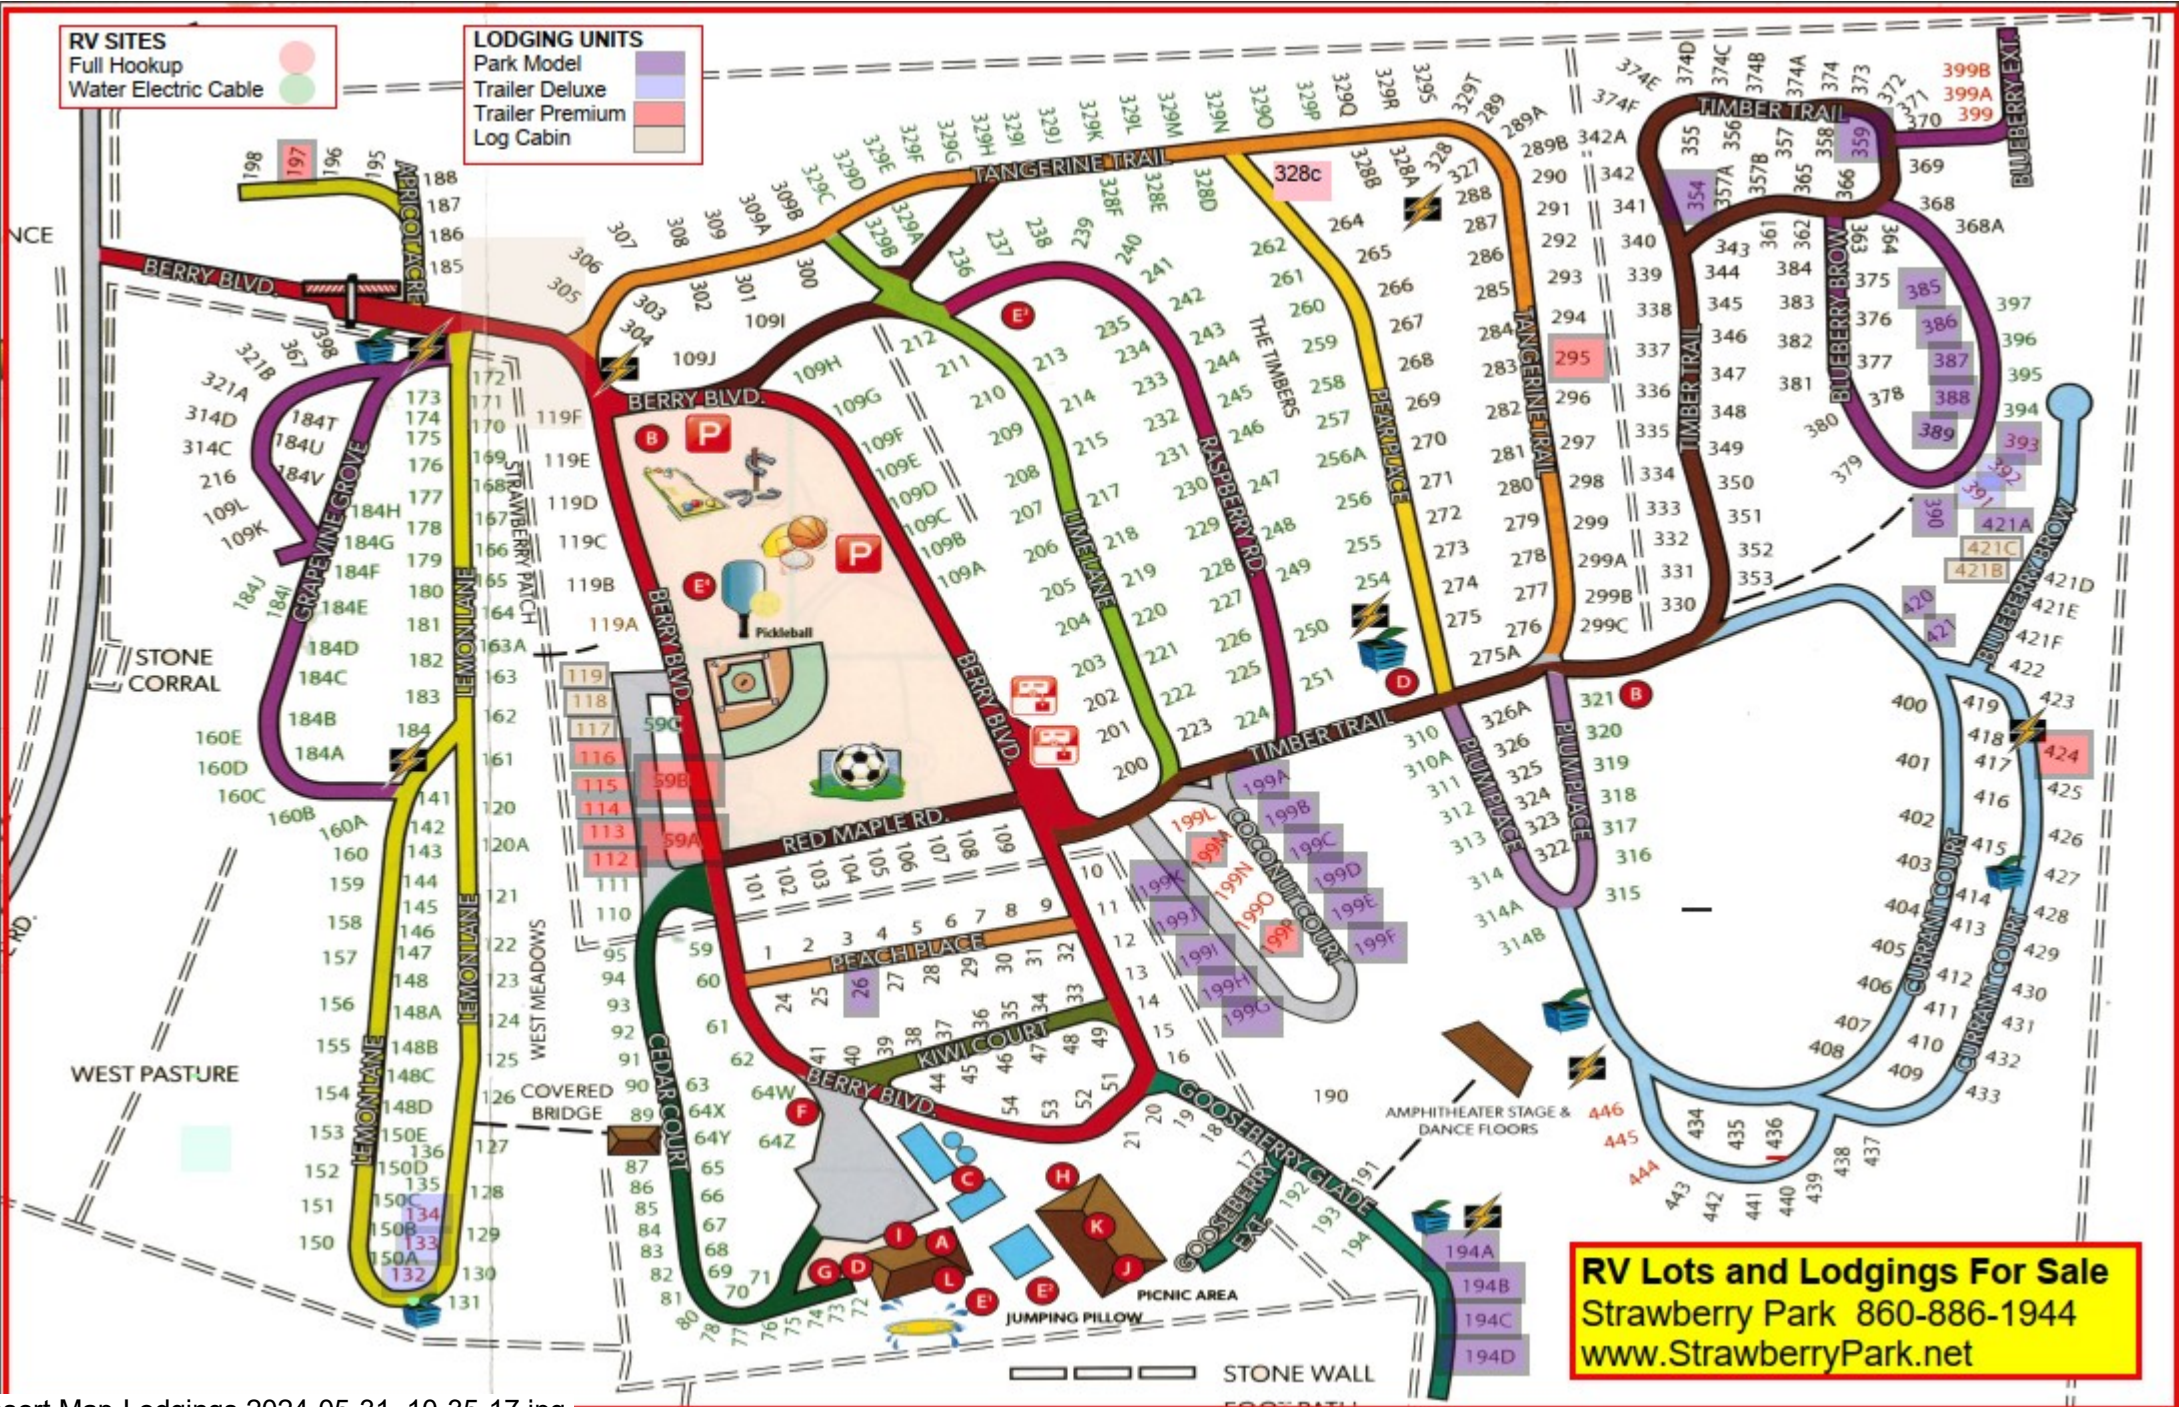

**RV SITES**  
 Full Hookup ●  
 Water Electric Cable ●

**LODGING UNITS**  
 Park Model   
 Trailer Deluxe   
 Trailer Premium   
 Log Cabin

**RV Lots and Lodgings For Sale**  
 Strawberry Park 860-886-1944  
[www.StrawberryPark.net](http://www.StrawberryPark.net)