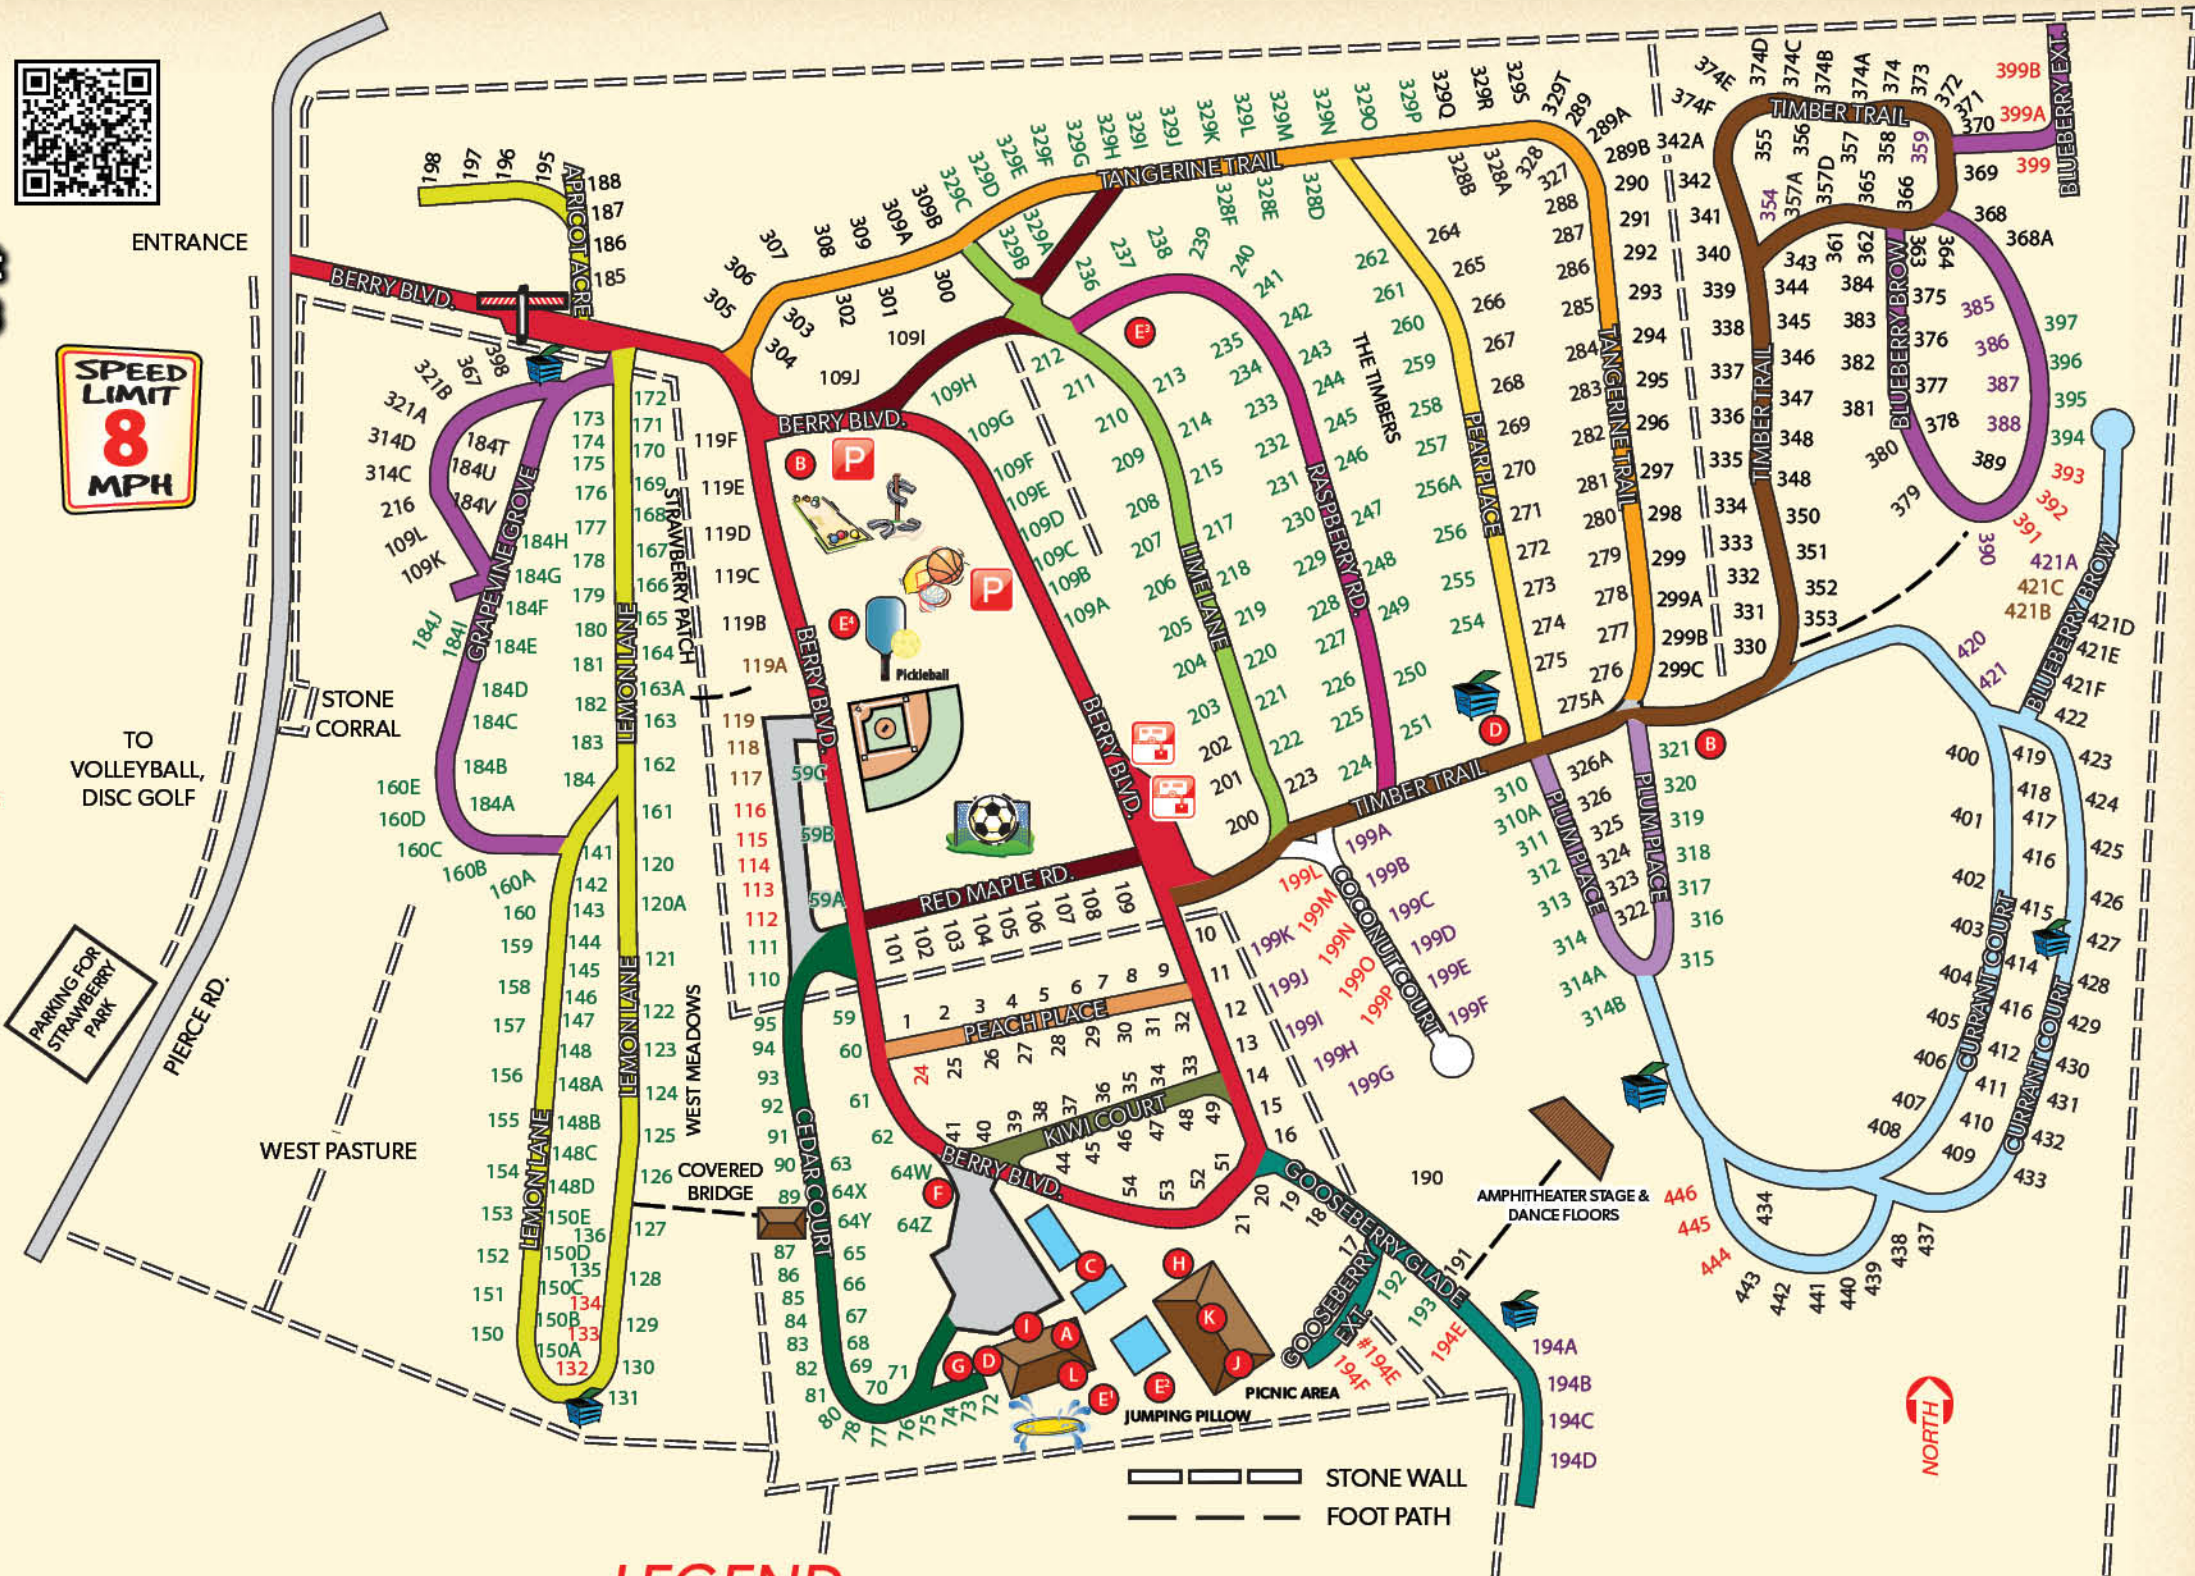

Family Oriented Activities
Pet Friendly

Come Visit Our Other Properties

(352) 685-1900
 www.eliteresorts.com

The Oaks of Lake Kerr
 14100 N. Highway 19, Suite A
 Salt Springs, Florida 32134
 N 29° 16.50546, W 081° 38081502

Tarpon Springs
 Sweetbriar Road
 Holiday, Florida 34691
 N 028° 10.5338, W 082.46.4930

Citrus Valley
 16246 Citrus Parkway
 Clermont, Florida 34714
 N 28° 23.90382, W 081.41.70798

Little Orange Lake
 8815 Holden Park Road
 Hawthorne, Florida 32640
 N 29° 34.3299, W 082° 4.21158

The Cottages at Salt Springs
 14100 N. Highway 19, Suite A
 Salt Springs, Florida 32134
 N 29° 16.50546, W 081° 38081502

LEGEND

- A** Office & Registration Building
- B** Dog Park
- C** Pool Complex: Adult Pool, Diving Pool, Wading Pool, Whirlpools and "L" Pool.
- D** Restrooms and Showers
- E** Playgrounds
- F** Flowered Rocks Flag Pole
- G** LP Gas Filling Station
- H** Video Arcade
- I** Campfire Wood Storage
- J** Strawberry Grill & Creamery
- K** Recreation Center
- L** Laundry
- M** Rental Trailer Deluxe
- N** ORT-WEC
- O** WECS
- P** WEC
- Q** Rental Trailer Premium
- R** LOG CAB
- S** RT-DLK
- T** Park Model
- U** Log Cabin
- V** Softball Field
- W** Soccer Field
- X** Basketball
- Y** Horseshoe Pits
- Z** Bocci
- AA** Splash Pad
- AB** Trash
- AC** Pickleball
- AD** Dump Station
- AE** Parking

Meat • Deli • Seafood • Bakery
Full Groceries • Photo Developing
Discount Department Store

DUNKIN' DONUTS
AMERICA RUNS ON DUNKIN'

(860) 376-3254
180 River Rd. • Lisbon, CT 06351